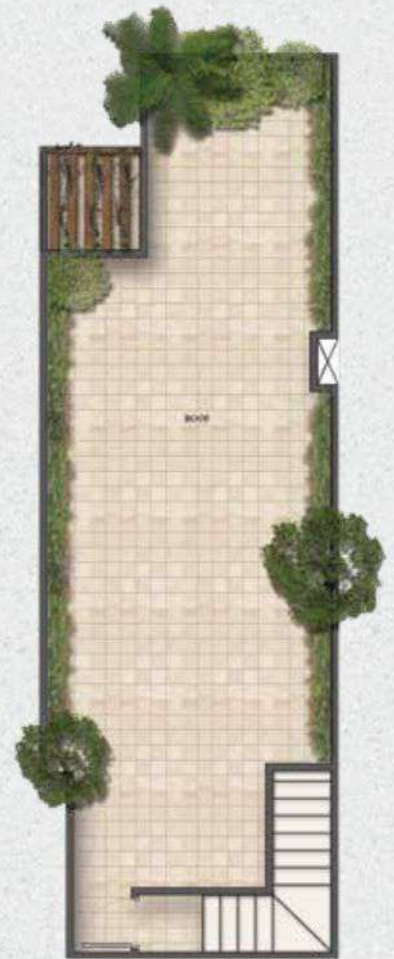

2 BEDROOMS APARTMENT

A2

135.5 m²

| Space | Dimensions |
|------------------------------|----------------------------|
| Bedroom 01 | 3.25 X 3.15 m ² |
| Bedroom 02 | 4.20 X 3.65 m ² |
| Living room | 6.20 X 3.45 m ² |
| Dining room & Kitchen | 5.00 X 2.30 m ² |
| Jakuzi | 3.35 X 1.70 m ² |
| Bathroom 01 | 2.60 X 2.20 m ² |
| Bathroom 02 | 2.90 X 2.20 m ² |
| Terrace | 3.45 X 1.35 m ² |
| Outdoor (53 m ²) | |

(Choose your outdoor alteration)

| Swimming Pool | Jacuzzi | Pergola | Wooden Deck | Barbeque Area |
|---------------|---------|---------|-------------|---------------|
| ✓✓ | ✓✓ | ✓✓ | ✓✓ | ✓✓ |

2 BEDROOMS APARTMENT

A5

101.5 m²
203 m² total area

| Space | Dimensions |
|-------------------------------|----------------------------|
| Bedroom 01 | 3.90 X 3.15 m ² |
| Bedroom 02 | 3.30 X 3.15 m ² |
| Living room | 4.30 X 3.10 m ² |
| Dining room & Kitchen | 4.00 X 4.90 m ² |
| Bathroom | 2.80 X 1.75 m ² |
| Storage | 1.65 X 1.25 m ² |
| Terrace | 1.80 X 1.60 m ² |
| Roof (101.50 m ²) | |