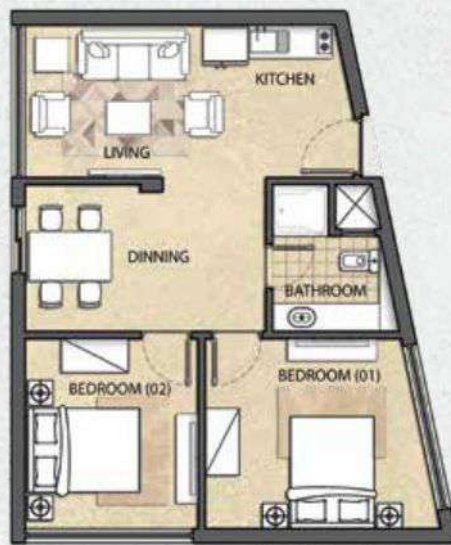

2 BEDROOMS APARTMENT

A2

135.5 m²

| Space | Dimensions |
|------------------------------|----------------------------|
| Bedroom 01 | 3.25 X 3.15 m ² |
| Bedroom 02 | 4.20 X 3.65 m ² |
| Living room | 6.20 X 3.45 m ² |
| Dining room & Kitchen | 5.00 X 2.30 m ² |
| Jakuzi | 3.35 X 1.70 m ² |
| Bathroom 01 | 2.60 X 2.20 m ² |
| Bathroom 02 | 2.90 X 2.20 m ² |
| Terrace | 3.45 X 1.35 m ² |
| Outdoor (53 m ²) | |

A5

101.5 m²
203 m² total area

| Space | Dimensions |
|-------------------------------|----------------------------|
| Bedroom 01 | 3.90 X 3.15 m ² |
| Bedroom 02 | 3.30 X 3.15 m ² |
| Living room | 4.30 X 3.10 m ² |
| Dining room & Kitchen | 4.00 X 4.90 m ² |
| Bathroom | 2.80 X 1.75 m ² |
| Storage | 1.65 X 1.25 m ² |
| Terrace | 1.80 X 1.60 m ² |
| Roof (101.50 m ²) | |

A6

71 m²

142 m² total area

Space

Dimensions

| | |
|---------------------------|----------------------------|
| Bedroom | 3.90 X 3.15 m ² |
| Living room | 4.30 X 3.10 m ² |
| Dining room & Kitchen | 3.80 X 3.00 m ² |
| Bathroom | 2.80 X 1.75 m ² |
| Terrace | 1.80 X 1.60 m ² |
| Roof (71 m ²) | |

C12

89 m²

178 m² total area

Space

Dimensions

| | |
|---------------------------|----------------------------|
| Bedroom 01 | 4.20 X 3.40 m ² |
| Bedroom 02 | 3.40 X 3.10 m ² |
| Living Room | 4.30 X 2.75 m ² |
| Dining Room | 4.30 X 2.65 m ² |
| Kitchen | 2.75 X 1.60 m ² |
| Bathroom | 2.65 X 2.30 m ² |
| Roof (89 m ²) | |